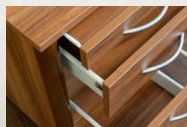

Bettschränke *nightstands*