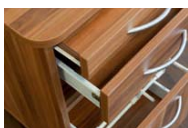

Bettschränke *nightstands*

Wilhelm II